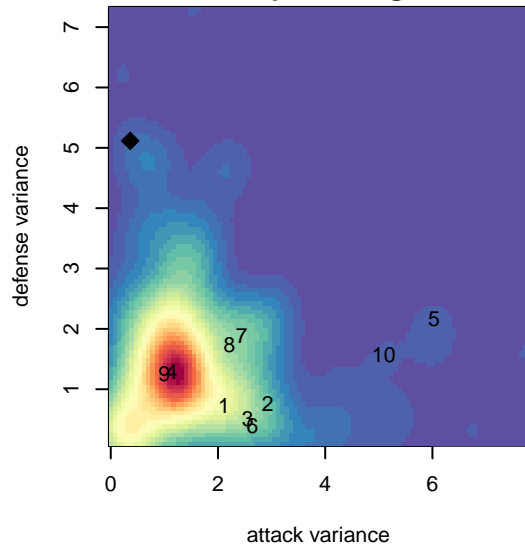

North Mason Cascadia FC G02

, WA
 G02 total strength=855
 attack=1.08 defense=1.35

alt names used:
 North Mason Cascadia FC
 North Mason Cascadia FC
 North Mason Cascadia FC

Venues played:
 2017 RVS Classic GU15-16
 2017 Crossfire Select U16 Silver
 2017 Xtreme Cup GU16

North Mason Cascadia FC G02
 Dots are actual minus expected GF (blue circles) and GA (red triangles).
 Blue line is smoothed change in attack strength. Red is smoothed change in defense strength.

**attack and defense variance (black dot)
relative to other teams
and top 10 in region**