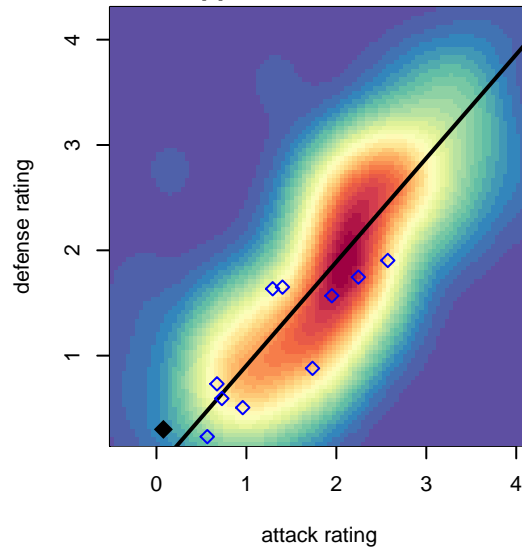

**attack and defense rating
relative to others at age
and all opponents in last 13 months**