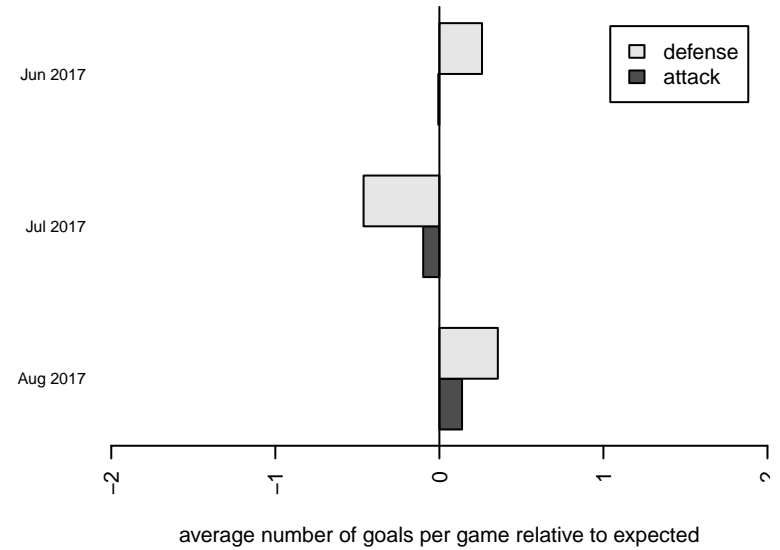

North Mason Cascadia FC G02

, WA
 G02 total strength=855
 attack=1.08 defense=1.35

alt names used:
 North Mason Cascadia FC
 North Mason Cascadia FC
 North Mason Cascadia FC

Venues played:
 2017 RVS Classic GU15-16
 2017 Crossfire Select U16 Silver
 2017 Xtreme Cup GU16

North Mason Cascadia FC G02
 Dots are actual minus expected GF (blue circles) and GA (red triangles).
 Blue line is smoothed change in attack strength. Red is smoothed change in defense strength.

**attack and defense variance (black dot)
relative to other teams
and top 10 in region**

**attack and defense rating
relative to others at age
and all opponents in last 13 months**

Performance relative to 13 month average

Performance relative to 13 month average

date	home		away		venue	pred.home	pred.away
2017-08-20	Newport FC G02	1	North Mason Cascadia FC G02	2	2017 Xtreme Cup GU16	1.51	0.88
2017-08-19	North Mason Cascadia FC G02	0	MVP Marauders White G02	3	2017 Xtreme Cup GU16	0.49	1.54
2017-08-18	Mukilteo Rush G02	3	North Mason Cascadia FC G02	0	2017 Xtreme Cup GU16	5.02	0.22
2017-07-30	Cascade FC Green G02	3	North Mason Cascadia FC G02	0	2017 Crossfire Select U16 Silver	1.29	0.64
2017-07-29	North Mason Cascadia FC G02	0	LSDSC Ladybugs G02	7	2017 Crossfire Select U16 Silver	0.37	5.13
2017-07-29	North Mason Cascadia FC G02	1	WA Rush Nero G02	4	2017 Crossfire Select U16 Silver	0.14	8.81
2017-07-28	HSC Galaxy G02	6	North Mason Cascadia FC G02	0	2017 Crossfire Select U16 Silver	2.91	0.24
2017-06-24	PacNW White G03	6	North Mason Cascadia FC G02	0	2017 RVS Classic GU15-16	6.62	0.23
2017-06-24	Seattle United S Blue G03	2	North Mason Cascadia FC G02	1	2017 RVS Classic GU15-16	2.30	0.51
2017-06-23	North Mason Cascadia FC G02	0	Fuerza FC Academy A G03	3	2017 RVS Classic GU15-16	0.28	2.85