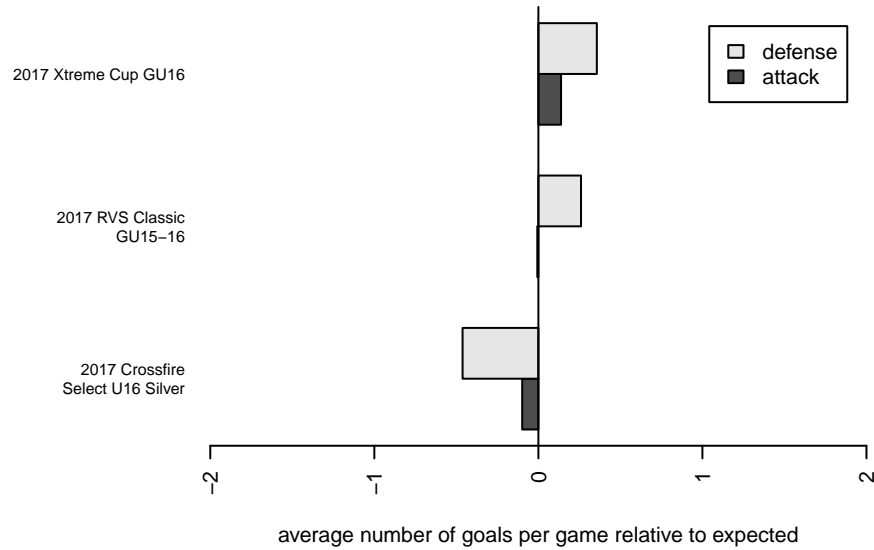

North Mason Cascadia FC G02

, WA
 G02 total strength=855
 attack=1.08 defense=1.35

alt names used:
 North Mason Cascadia FC
 North Mason Cascadia FC
 North Mason Cascadia FC

Venues played:
 2017 RVS Classic GU15-16
 2017 Crossfire Select U16 Silver
 2017 Xtreme Cup GU16

North Mason Cascadia FC G02
 Dots are actual minus expected GF (blue circles) and GA (red triangles).
 Blue line is smoothed change in attack strength. Red is smoothed change in defense strength.

**attack and defense variance (black dot)
relative to other teams
and top 10 in region**

**attack and defense rating
relative to others at age
and all opponents in last 13 months**

Performance relative to 13 month average

Performance relative to 13 month average

date	home		away		venue	pred.home	pred.away
2017-08-20	Newport FC G02	1	North Mason Cascadia FC G02	2	2017 Xtreme Cup GU16	1.51	0.88
2017-08-19	North Mason Cascadia FC G02	0	MVP Marauders White G02	3	2017 Xtreme Cup GU16	0.49	1.54
2017-08-18	Mukilteo Rush G02	3	North Mason Cascadia FC G02	0	2017 Xtreme Cup GU16	5.02	0.22
2017-07-30	Cascade FC Green G02	3	North Mason Cascadia FC G02	0	2017 Crossfire Select U16 Silver	1.29	0.64
2017-07-29	North Mason Cascadia FC G02	0	LSDSC Ladybugs G02	7	2017 Crossfire Select U16 Silver	0.37	5.13
2017-07-29	North Mason Cascadia FC G02	1	WA Rush Nero G02	4	2017 Crossfire Select U16 Silver	0.14	8.81
2017-07-28	HSC Galaxy G02	6	North Mason Cascadia FC G02	0	2017 Crossfire Select U16 Silver	2.91	0.24
2017-06-24	PacNW White G03	6	North Mason Cascadia FC G02	0	2017 RVS Classic GU15-16	6.62	0.23
2017-06-24	Seattle United S Blue G03	2	North Mason Cascadia FC G02	1	2017 RVS Classic GU15-16	2.30	0.51
2017-06-23	North Mason Cascadia FC G02	0	Fuerza FC Academy A G03	3	2017 RVS Classic GU15-16	0.28	2.85