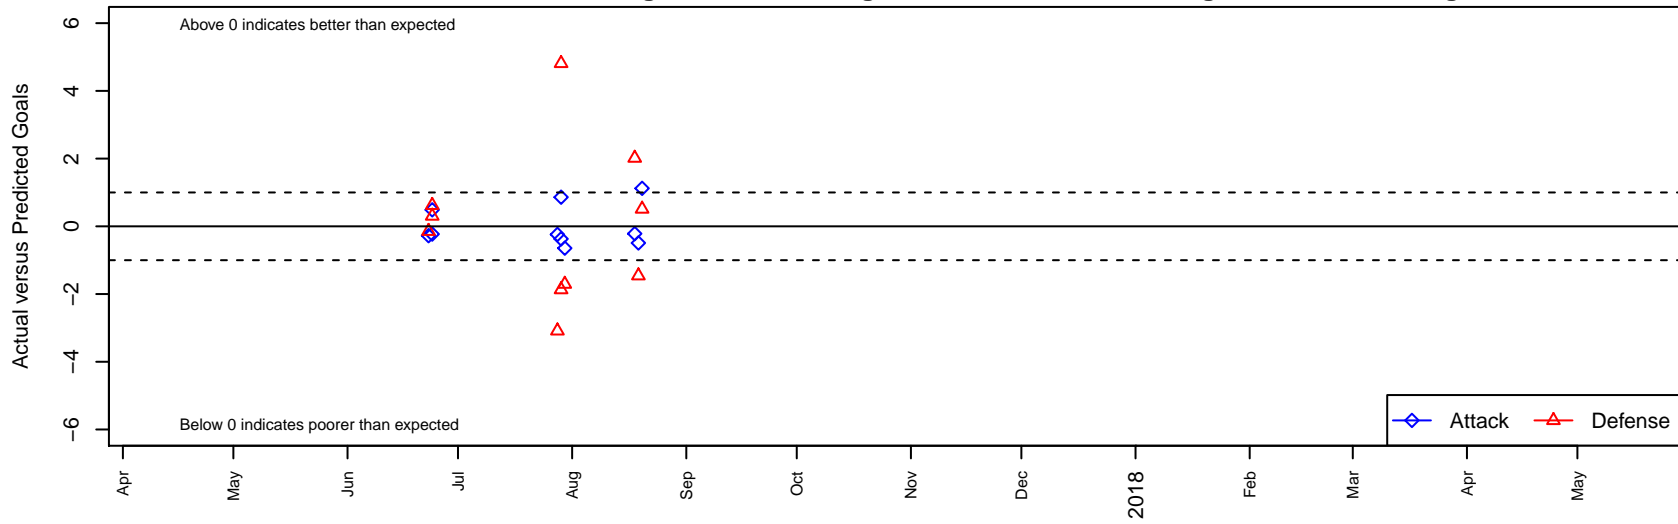

North Mason Cascadia FC G02

, WA
 G02 total strength=855
 attack=1.08 defense=1.35

alt names used:
 North Mason Cascadia FC
 North Mason Cascadia FC
 North Mason Cascadia FC

Venues played:
 2017 RVS Classic GU15-16
 2017 Crossfire Select U16 Silver
 2017 Xtreme Cup GU16

North Mason Cascadia FC G02
 Dots are actual minus expected GF (blue circles) and GA (red triangles).
 Blue line is smoothed change in attack strength. Red is smoothed change in defense strength.

**attack and defense variance (black dot)
relative to other teams
and top 10 in region**